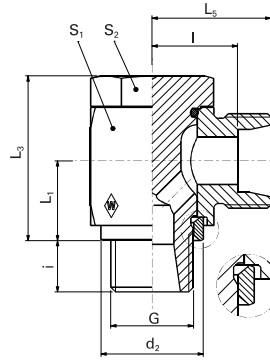

RSWS ... R

F

Individual components

RSWS with elastomer seal	RSWS with metal-to-metal seal	Body	Banjo bolt with O-ring (NBR)*	O-ring (NBR)*	Captive ring with soft seal (NBR)*	Sealing-edge ring

Model	Art. no.	Model	Art. no.	Art. no.	Art. no.	Dimensions	Art. no.	Art. no.	Art. no.
		RSWS 4LLR	WAL606661	WAL608333	WAL606516	8.5 x 1.5	WAL304288		WAL605824
		RSWS 6LLR	WAL606662	WAL608334	WAL606516	8.5 x 1.5	WAL304288		WAL605824
		RSWS 8LLR	WAL606663	WAL608335	WAL606516	8.5 x 1.5	WAL304288		WAL605824
RSWS 6LR-WD	WAL606364	RSWS 6LR	WAL606664	WAL605763	WAL606516	8.5 x 1.5	WAL304288	WAL606481	WAL605824
RSWS 6L/R1/4-WD	WAL606365	RSWS 6L/R1/4	WAL606665	WAL605764	WAL606519	11 x 2	WAL023492	WAL606482	WAL605740
RSWS 8LR-WD	WAL606366	RSWS 8LR	WAL607323	WAL605766	WAL606519	11 x 2	WAL023492	WAL606482	WAL605740
RSWS 10LR-WD	WAL606367	RSWS 10LR	WAL606508	WAL605768	WAL606519	11 x 2	WAL023492	WAL606482	WAL605740
RSWS 12L/R1/4-WD	WAL606368	RSWS 12L/R1/4	WAL606666	WAL606076	WAL606522	11 x 2	WAL023492	WAL606482	WAL605740
RSWS 12LR-WD	WAL606369	RSWS 12LR	WAL606642	WAL605770	WAL606523	14.5 x 2	WAL605949	WAL606485	WAL606827
RSWS 15LR-WD	WAL606370	RSWS 15LR	WAL607367	WAL605775	WAL606527	19.5 x 2	WAL605951	WAL606488	WAL606831
RSWS 18LR-WD	WAL606371	RSWS 18LR	WAL606667	WAL605777	WAL606527	19.5 x 2	WAL605951	WAL606489	WAL606454
RSWS 22LR-WD	WAL606372	RSWS 22LR	WAL606668	WAL605779	WAL607401	26 x 1.5	WAL605952	WAL606492	WAL605833
RSWS 28LR-WD	WAL606373	RSWS 28LR	WAL606669	WAL605781	WAL607403	31 x 2	WAL250258	WAL606495	WAL605834
RSWS 35LR-WD	WAL606374	RSWS 35LR	WAL606599	WAL605783	WAL607405	40 x 2	WAL261157	WAL606496	WAL605835
RSWS 42LR-WD	WAL606375	RSWS 42LR	WAL606670	WAL605785	WAL607407	46 x 2	WAL605953	WAL606498	WAL605836
RSWS 6SR-WD	WAL606376	RSWS 6SR	WAL606671	WAL605765	WAL606519	11 x 2	WAL023492	WAL606482	WAL606740
RSWS 8SR-WD	WAL606377	RSWS 8SR	WAL606672	WAL605767	WAL606519	11 x 2	WAL023492	WAL606482	WAL606740
RSWS 10SR-WD	WAL606378	RSWS 10SR	WAL606673	WAL605769	WAL606523	14.5 x 2	WAL605949	WAL606485	WAL605827
RSWS 12SR-WD	WAL606379	RSWS 12SR	WAL606674	WAL605771	WAL606523	14.5 x 2	WAL605949	WAL606485	WAL605827
RSWS 14SR-WD	WAL606380	RSWS 14SR	WAL606675	WAL605774	WAL606527	19.5 x 2	WAL605951	WAL606488	WAL605831
RSWS 16SR-WD	WAL606381	RSWS 16SR	WAL606643	WAL605776	WAL606527	19.5 x 2	WAL605951	WAL606489	WAL606454
RSWS 20SR-WD	WAL606382	RSWS 20SR	WAL606644	WAL605778	WAL607401	26 x 1.5	WAL605952	WAL606492	WAL605833
RSWS 25SR-WD	WAL606383	RSWS 25SR	WAL607324	WAL605780	WAL607403	31 x 2	WAL250258	WAL606495	WAL605834
RSWS 30SR-WD	WAL606384	RSWS 30SR	WAL606677	WAL605782	WAL607405	40 x 2	WAL261157	WAL606496	WAL605835
RSWS 38SR-WD	WAL606385	RSWS 38SR	WAL607326	WAL605784	WAL607407	46 x 2	WAL605953	WAL606498	WAL605836

Special parts are available on request.