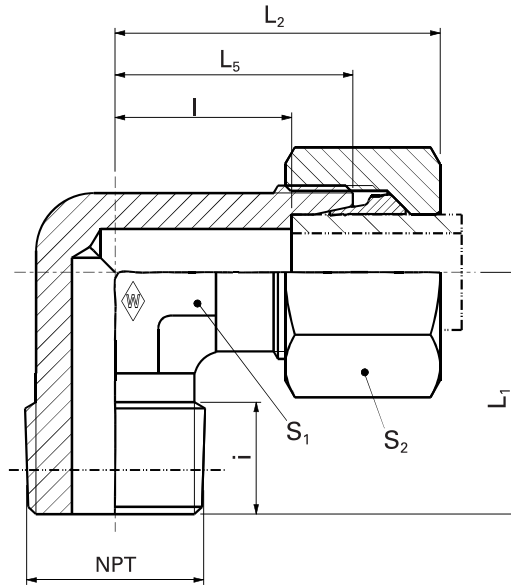

Male elbow fittings

P-WEV ... NPT

P-WEV ... NPT-1.4571

- Stud with NPT thread to ANSI/ASME B1.20.1-1983

E

Series	PN bar (psi)	Tube outer diameter	Model	NPT	kg/100 pc.	L ₁	L ₂	L ₅	l	i	S ₁	S ₂	WALPRO P-WEV ... Art. no.	WALPRO stainless steel P-WEV ...-1.4571* Art. no.
LL	100 (1450)	4	S-WEV 4LL/ 1/8 NPT	1/8 NPT	2.0	17	21	15	11	10	10	10	WAL038383	WAL616408
		6	S-WEV 6 LL/ 1/8 NPT	1/8 NPT	2.3	17	21	15	9.5	10	10	12	WAL038385	WAL608456
		8	S-WEV 8 LL/ 1/8 NPT	1/8 NPT	3.3	20	23	17	11.5	10	12	14	WAL038386	WAL607142
L	250 (3626)	6	P-WEV 6 L/ 1/8 NPT	1/8 NPT	4.0	20	27	19	12	10	12	14	WAL373228	WAL620499
		8	P-WEV 8 L/ 1/4 NPT	1/4 NPT	6.3	26	29	21	14	15	14	17	WAL373229	WAL620187
		10	P-WEV 10 L/ 1/4 NPT	1/4 NPT	8.2	27	30	22	15	15	17	19	WAL373230	WAL620188
		12	P-WEV 12 L/ 1/4 NPT	1/4 NPT	11.4	28	32	24	17	15	19	22	WAL373231	WAL620215
		12	P-WEV 12 L/ 3/8 NPT	3/8 NPT	11.6	28	32	24	17	15	19	22	WAL373232	WAL620257
		15	P-WEV 15 L/ 1/2 NPT	1/2 NPT	14.0	34	36	28	21	14	19	27	WAL373233	WAL620258
		18	P-WEV 18 L/ 1/2 NPT	1/2 NPT	16.5	36	40	31	23.5	20	24	32	WAL373234	WAL620134
160 (2321)	22	P-WEV 22 L/ 3/4 NPT	3/8 NPT	23.5	42	44	35	27.5	20	27	36	WAL373235	WAL621002	
	28	P-WEV 28 L/1 NPT	1 NPT	37.5	48	47	38	30.5	23	36	41	WAL373236	WAL621003	
S	630 (9137)	6	P-WEV 6 S/ 1/4 NPT	1/4 NPT	6.9	26	31	23	16	15	14	17	WAL373239	WAL620484
		8	P-WEV 8 S/ 1/4 NPT	1/4 NPT	9.5	27	32	24	17	15	17	19	WAL373240	WAL620501
		10	P-WEV 10 S/ 3/8 NPT	3/8 NPT	13.3	28	34	25	17.5	15	19	22	WAL373241	WAL620750
		12	P-WEV 12 S/ 3/8 NPT	3/8 NPT	16.8	28	38	29	21.5	15	22	24	WAL373242	WAL620366
		14	P-WEV 14 S/ 1/2 NPT	1/2 NPT	16.6	33	40	30	22	15	19	27	WAL373243	WAL621646
		16	P-WEV 16 S/ 1/2 NPT	1/2 NPT	18.4	33	43	33	24.5	17	24	30	WAL373244	WAL620663
		20	P-WEV 20 S/ 3/4 NPT	3/4 NPT	30.0	42	48	37	26.5	20	27	36	WAL373245	WAL620216
400 (5801)	25	P-WEV 25 S/1 NPT	1 NPT	56.5	48	54	42	30	23	36	46	WAL373246	WAL621004	