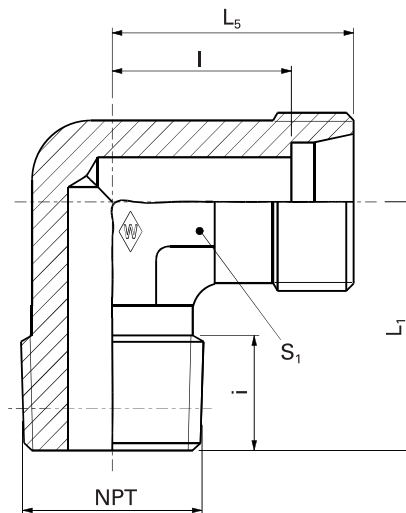

WES ... NPT WES ... NPT-1.4571

E

System nuts for supplementing the stud
(for technical data, see part D of this catalog)

Series	PN bar (psi)	Tube outer diameter	Model	NPT	kg/ 100 pc.	Stud WES ... Art. no.	Stud Stainless steel WES ... -1.4571* Art. no.	WALRING W-R ... VI Art. no.	WALFORM WF-M ... VI Art. no.	WALFORM stainless steel WF-M ... VI-1.4571* Art. no.
LL	100 (1450)	4	WES 4LL/ 1/8 NPT	1/8 NPT	1.4	WAL037670	WAL617442			
		6	WES 6 LL/ 1/8 NPT	1/8 NPT	1.7	WAL037672	WAL024144			
		8	WES 8 LL/ 1/8 NPT	1/8 NPT	2.3	WAL037673	WAL617443			
L	250 (3626)	6	WES 6 L/ 1/8 NPT	1/8 NPT	2.8	WAL037674	WAL604782	WAL624607	WAL625940	WAL625980
		8	WES 8 L/ 1/4 NPT	1/4 NPT	4.5	WAL037675	WAL066342	WAL624608	WAL625941	WAL625981
		10	WES 10 L/ 1/4 NPT	1/4 NPT	6	WAL037676	WAL060075	WAL624609	WAL625942	WAL625982
		12	WES 12 L/ 1/4 NPT	1/4 NPT	8.1	WAL037677	WAL067069	WAL624610	WAL625943	WAL625983
		12	WES 12 L/ 3/8 NPT	3/8 NPT	8.6	WAL037678	WAL067678	WAL624610	WAL625943	WAL625983
		15	WES 15 L/ 1/2 NPT	1/2 NPT	8.8	WAL037679	WAL067682	WAL624611	WAL625944	WAL625984
		18	WES 18 L/ 1/2 NPT	1/2 NPT	13.1	WAL037680	WAL027535	WAL624612	WAL625945	WAL625985
	160 (2321)	22	WES 22 L/ 3/4 NPT	3/8 NPT	14.9	WAL037681	WAL069030	WAL624613	WAL625946	WAL625986
	100 (1450)	28	WES 28 L/1 NPT	1 NPT	28.3	WAL037682	WAL604436	WAL624612	WAL625945	WAL625985
S	630 (9137)	6	WES 6 S/ 1/4 NPT	1/4 NPT	5.3	WAL037685	WAL604307	WAL624617	WAL625950	WAL625990
		8	WES 8 S/ 1/4 NPT	1/4 NPT	7.3	WAL037686	WAL604712	WAL624618	WAL625951	WAL625991
		10	WES 10 S/ 3/8 NPT	3/8 NPT	9.7	WAL037687	WAL605048	WAL624619	WAL625952	WAL625992
		12	WES 12 S/ 3/8 NPT	3/8 NPT	12.1	WAL037688	WAL372649	WAL624620	WAL625953	WAL625993
		14	WES 14 S/ 1/2 NPT	1/2 NPT	10.3	WAL037689	WAL067071			
		16	WES 16 S/ 1/2 NPT	1/2 NPT	13.8	WAL037690	WAL605049	WAL624621	WAL625954	WAL625994
		20	WES 20 S/ 3/4 NPT	3/4 NPT	19.7	WAL037691	WAL067073	WAL624622	WAL625955	WAL625995
	400 (5801)	25	WES 25 S/1 NPT	1 NPT	36	WAL037692	WAL617444	WAL624623	WAL625956	WAL625996

⚠ Caution: The pressure specifications refer to the steel version. For the stainless steel version (1.4571), please refer to the pressure specifications on page B5.

Special parts are available on request.