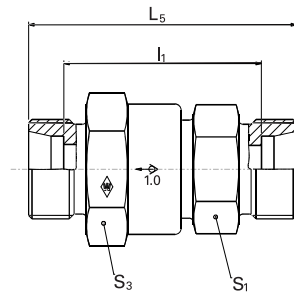

RS ... RS ... -1.4571

G

System nuts for supplementing the stud
(for technical data, see part D of this catalog)

Series	PN bar (psi)	Tube outer diameter	Model	kg/100 pc.	Stud RS ... Art. no.	Stud Stainless steel (1.4571) RS ... -1.4571	WALRING W-R ... VI	WALFORM WF-M ... VI	WALFORM Stainless steel (1.4571) WF-M ... VI -1.4571*
						Art. no.	Art. no.	Art. no.	
L	400 (5801)	6	RS 6 L	12.0	WAL068052	WAL604852	WAL624607	WAL625940	WAL625980
		8	RS 8 L	12.5	WAL067394	WAL604850	WAL624608	WAL625941	WAL625981
		10	RS 10 L	11.5	WAL067395	WAL602518	WAL624609	WAL625942	WAL625982
		12	RS 12 L	12.5	WAL066490	WAL370758	WAL624610	WAL625943	WAL625983
		15	RS 15 L	18.5	WAL067396	WAL602473	WAL624611	WAL625944	WAL625984
	250 (3626)	18	RS 18 L	23.0	WAL063191	WAL604499	WAL624612	WAL625945	WAL625985
		22	RS 22 L	51.1	WAL067397	WAL603962	WAL624613	WAL625946	WAL625986
		28	RS 28 L	57.0	WAL066743	WAL602724	WAL624614	WAL625947	WAL625987
		35	RS 35 L	130.5	WAL067398	WAL617645	WAL624615	WAL625948	WAL625988
		42	RS 42 L	123.4	WAL067399	WAL617646	WAL624616	WAL625949	WAL625989
S	400 (5801)	6	RS 6 S	13.0	WAL067400	WAL617647	WAL624617	WAL625950	WAL625990
		8	RS 8 S	12.0	WAL067401	WAL607288	WAL624618	WAL625951	WAL625991
		10	RS 10 S	13.0	WAL067402	WAL617648	WAL624619	WAL625952	WAL625992
		12	RS 12 S	14.0	WAL063381	WAL602552	WAL624620	WAL625953	WAL625993
		14	RS 14 S	18.5	WAL067403	WAL617649			
	250 (3626)	16	RS 16 S	22.0	WAL025190	WAL606504	WAL624621	WAL625954	WAL625994
		20	RS 20 S	66.2	WAL067404	WAL374975	WAL624622	WAL625955	WAL625995
		25	RS 25 S	53.0	WAL067405	WAL372145	WAL624623	WAL625956	WAL625996
		30	RS 30 S	81.0	WAL067406	WAL617650	WAL624624	WAL625957	WAL625997
		38	RS 38 S	136.8	WAL067407	WAL374976	WAL624625	WAL625958	WAL625998

⚠ Caution: The pressure specifications refer to the steel version. For the stainless steel version (1.4571), please refer to the pressure specifications on page B5.
⚠ Caution: The dimensions of the stainless steel version deviate from the specified check-valve dimensions.

Art. no. of studs RS ... (steel) with different opening pressures