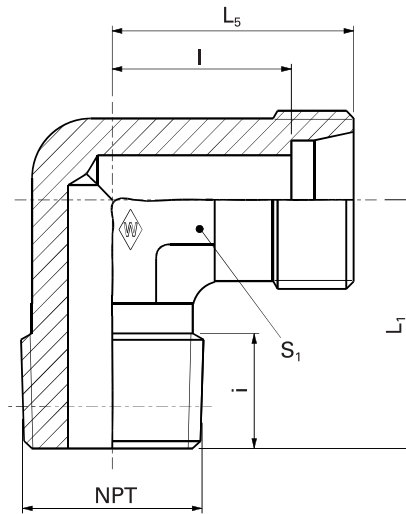

WES ... NPT
WES ... NPT-1.4571

E

System nuts for supplementing the stud
(for technical data, see part D of this catalog)

Series	PN bar (psi)	Tube outer diameter	Model	NPT	kg/100 pc.	Stud WES ... Art. no.	Stud Stainless steel WES ... -1.4571* Art. no.	WALRING W-R ... VI Art. no.	WALFORM WF-M ... VI Art. no.	WALFORM stainless steel WF-M ... VI-1.4571* Art. no.
LL	100 (1450)	4	WES 4LL/ 1/8 NPT	1/8 NPT	1.4	WAL037670	WAL617442			
		6	WES 6 LL/ 1/8 NPT	1/8 NPT	1.7	WAL037672	WAL024144			
		8	WES 8 LL/ 1/8 NPT	1/8 NPT	2.3	WAL037673	WAL617443			
L	250 (3626)	6	WES 6 L/ 1/8 NPT	1/8 NPT	2.8	WAL037674	WAL604782	WAL624607	WAL625940	WAL625980
		8	WES 8 L/ 1/4 NPT	1/4 NPT	4.5	WAL037675	WAL066342	WAL624608	WAL625941	WAL625981
		10	WES 10 L/ 1/4 NPT	1/4 NPT	6	WAL037676	WAL060075	WAL624609	WAL625942	WAL625982
		12	WES 12 L/ 1/4 NPT	1/4 NPT	8.1	WAL037677	WAL067069	WAL624610	WAL625943	WAL625983
		12	WES 12 L/ 3/8 NPT	3/8 NPT	8.6	WAL037678	WAL067678	WAL624610	WAL625943	WAL625983
		15	WES 15 L/ 1/2 NPT	1/2 NPT	8.8	WAL037679	WAL067682	WAL624611	WAL625944	WAL625984
		18	WES 18 L/ 1/2 NPT	1/2 NPT	13.1	WAL037680	WAL027535	WAL624612	WAL625945	WAL625985
160 (2321)	22	WES 22 L/ 3/4 NPT	3/8 NPT	14.9	WAL037681	WAL069030	WAL624613	WAL625946	WAL625986	
100 (1450)	28	WES 28 L/1 NPT	1 NPT	28.3	WAL037682	WAL604436	WAL624612	WAL625945	WAL625985	
S	630 (9137)	6	WES 6 S/ 1/4 NPT	1/4 NPT	5.3	WAL037685	WAL604307	WAL624617	WAL625950	WAL625990
		8	WES 8 S/ 1/4 NPT	1/4 NPT	7.3	WAL037686	WAL604712	WAL624618	WAL625951	WAL625991
		10	WES 10 S/ 3/8 NPT	3/8 NPT	9.7	WAL037687	WAL605048	WAL624619	WAL625952	WAL625992
		12	WES 12 S/ 3/8 NPT	3/8 NPT	12.1	WAL037688	WAL372649	WAL624620	WAL625953	WAL625993
		14	WES 14 S/ 1/2 NPT	1/2 NPT	10.3	WAL037689	WAL067071			
		16	WES 16 S/ 1/2 NPT	1/2 NPT	13.8	WAL037690	WAL605049	WAL624621	WAL625954	WAL625994
		20	WES 20 S/ 3/4 NPT	3/4 NPT	19.7	WAL037691	WAL067073	WAL624622	WAL625955	WAL625995
400 (5801)	25	WES 25 S/1 NPT	1 NPT	36	WAL037692	WAL617444	WAL624623	WAL625956	WAL625996	

⚠ Caution: The pressure specifications refer to the steel version. For the stainless steel version (1.4571), please refer to the pressure specifications on page B5.

Special parts are available on request.