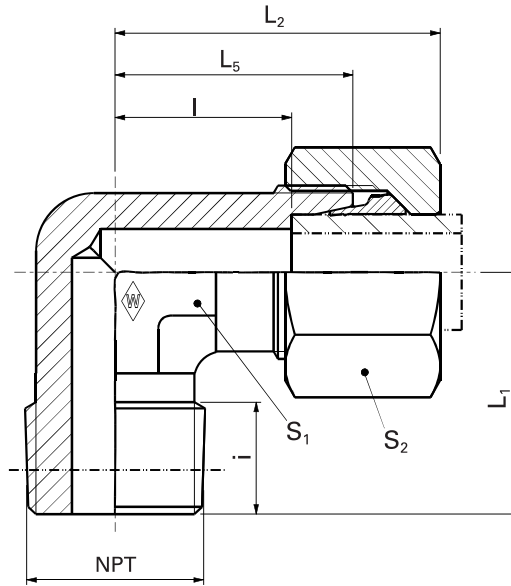

Male elbow fittings

P-WEV ... NPT

P-WEV ... NPT-1.4571

- Stud with NPT thread to ANSI/ASME B1.20.1-1983

E

Series	PN bar (psi)	Tube outer diameter	Model	NPT	kg/100 pc.	L ₁	L ₂	L ₅	l	i	S ₁	S ₂	WALPRO P-WEV ... Art. no.	WALPRO stainless steel P-WEV ...-1.4571* Art. no.
LL	100 (1450)	4	S-WEV 4LL/ 1/8 NPT	1/8 NPT	2.0	17	21	15	11	10	10	10	WAL038383	WAL616408
		6	S-WEV 6 LL/ 1/8 NPT	1/8 NPT	2.3	17	21	15	9.5	10	10	12	WAL038385	WAL608456
		8	S-WEV 8 LL/ 1/8 NPT	1/8 NPT	3.3	20	23	17	11.5	10	12	14	WAL038386	WAL607142
L	250 (3626)	6	P-WEV 6 L/ 1/8 NPT	1/8 NPT	4.0	20	27	19	12	10	12	14	WAL373228	WAL620499
		8	P-WEV 8 L/ 1/4 NPT	1/4 NPT	6.3	26	29	21	14	15	14	17	WAL373229	WAL620187
		10	P-WEV 10 L/ 1/4 NPT	1/4 NPT	8.2	27	30	22	15	15	17	19	WAL373230	WAL620188
		12	P-WEV 12 L/ 1/4 NPT	1/4 NPT	11.4	28	32	24	17	15	19	22	WAL373231	WAL620215
		12	P-WEV 12 L/ 3/8 NPT	3/8 NPT	11.6	28	32	24	17	15	19	22	WAL373232	WAL620257
		15	P-WEV 15 L/ 1/2 NPT	1/2 NPT	14.0	34	36	28	21	14	19	27	WAL373233	WAL620258
		18	P-WEV 18 L/ 1/2 NPT	1/2 NPT	16.5	36	40	31	23.5	20	24	32	WAL373234	WAL620134
22	P-WEV 22 L/ 3/4 NPT	3/8 NPT	23.5	42	44	35	27.5	20	27	36	WAL373235	WAL621002		
100 (1450)	28	P-WEV 28 L/1 NPT	1 NPT	37.5	48	47	38	30.5	23	36	41	WAL373236	WAL621003	
S	630 (9137)	6	P-WEV 6 S/ 1/4 NPT	1/4 NPT	6.9	26	31	23	16	15	14	17	WAL373239	WAL620484
		8	P-WEV 8 S/ 1/4 NPT	1/4 NPT	9.5	27	32	24	17	15	17	19	WAL373240	WAL620501
		10	P-WEV 10 S/ 3/8 NPT	3/8 NPT	13.3	28	34	25	17.5	15	19	22	WAL373241	WAL620750
		12	P-WEV 12 S/ 3/8 NPT	3/8 NPT	16.8	28	38	29	21.5	15	22	24	WAL373242	WAL620366
		14	P-WEV 14 S/ 1/2 NPT	1/2 NPT	16.6	33	40	30	22	15	19	27	WAL373243	WAL621646
		16	P-WEV 16 S/ 1/2 NPT	1/2 NPT	18.4	33	43	33	24.5	17	24	30	WAL373244	WAL620663
		20	P-WEV 20 S/ 3/4 NPT	3/4 NPT	30.0	42	48	37	26.5	20	27	36	WAL373245	WAL620216
400 (5801)	25	P-WEV 25 S/1 NPT	1 NPT	56.5	48	54	42	30	23	36	46	WAL373246	WAL621004	