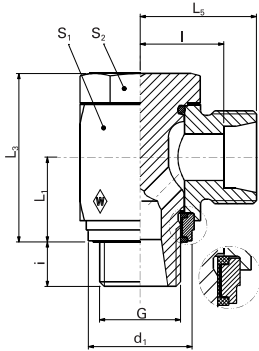

RSWS ... R-WD