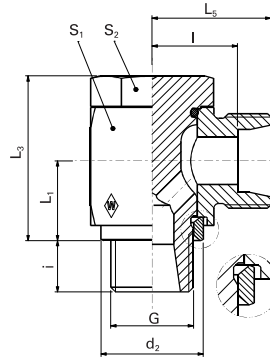

RSWS ... R

F

Individual components

RSWS with elastomer seal	RSWS with metal-to-metal seal	Body	Banjo bolt with O-ring (NBR)*	O-ring (NBR)*	Captive ring with soft seal (NBR)*	Sealing-edge ring

Model	Art. no.	Model	Art. no.	Art. no.	Art. no.	Dimensions	Art. no.	Art. no.	Art. no.
		RSWS 4LLR	WAL606661	WAL608333	WAL606516	8.5 x 1.5	WAL304288		WAL605824
		RSWS 6LLR	WAL606662	WAL608334	WAL606516	8.5 x 1.5	WAL304288		WAL605824
		RSWS 8LLR	WAL606663	WAL608335	WAL606516	8.5 x 1.5	WAL304288		WAL605824
RSWS 6LR-WD	WAL606364	RSWS 6LR	WAL606664	WAL605763	WAL606516	8.5 x 1.5	WAL304288	WAL606481	WAL605824
RSWS 6L/R1/4-WD	WAL606365	RSWS 6L/R1/4	WAL606665	WAL605764	WAL606519	11 x 2	WAL023492	WAL606482	WAL605740
RSWS 8LR-WD	WAL606366	RSWS 8LR	WAL607323	WAL605766	WAL606519	11 x 2	WAL023492	WAL606482	WAL605740
RSWS 10LR-WD	WAL606367	RSWS 10LR	WAL606508	WAL605768	WAL606519	11 x 2	WAL023492	WAL606482	WAL605740
RSWS 12L/R1/4-WD	WAL606368	RSWS 12L/R1/4	WAL606666	WAL606076	WAL606522	11 x 2	WAL023492	WAL606482	WAL605740
RSWS 12LR-WD	WAL606369	RSWS 12LR	WAL606642	WAL605770	WAL606523	14.5 x 2	WAL605949	WAL606485	WAL606827
RSWS 15LR-WD	WAL606370	RSWS 15LR	WAL607367	WAL605775	WAL606527	19.5 x 2	WAL605951	WAL606488	WAL606831
RSWS 18LR-WD	WAL606371	RSWS 18LR	WAL606667	WAL605777	WAL606527	19.5 x 2	WAL605951	WAL606489	WAL606454
RSWS 22LR-WD	WAL606372	RSWS 22LR	WAL606668	WAL605779	WAL607401	26 x 1.5	WAL605952	WAL606492	WAL605833
RSWS 28LR-WD	WAL606373	RSWS 28LR	WAL606669	WAL605781	WAL607403	31 x 2	WAL250258	WAL606495	WAL605834
RSWS 35LR-WD	WAL606374	RSWS 35LR	WAL606599	WAL605783	WAL607405	40 x 2	WAL261157	WAL606496	WAL605835
RSWS 42LR-WD	WAL606375	RSWS 42LR	WAL606670	WAL605785	WAL607407	46 x 2	WAL605953	WAL606498	WAL605836
RSWS 6SR-WD	WAL606376	RSWS 6SR	WAL606671	WAL605765	WAL606519	11 x 2	WAL023492	WAL606482	WAL606740
RSWS 8SR-WD	WAL606377	RSWS 8SR	WAL606672	WAL605767	WAL606519	11 x 2	WAL023492	WAL606482	WAL606740
RSWS 10SR-WD	WAL606378	RSWS 10SR	WAL606673	WAL605769	WAL606523	14.5 x 2	WAL605949	WAL606485	WAL605827
RSWS 12SR-WD	WAL606379	RSWS 12SR	WAL606674	WAL605771	WAL606523	14.5 x 2	WAL605949	WAL606485	WAL605827
RSWS 14SR-WD	WAL606380	RSWS 14SR	WAL606675	WAL605774	WAL606527	19.5 x 2	WAL605951	WAL606488	WAL605831
RSWS 16SR-WD	WAL606381	RSWS 16SR	WAL606643	WAL605776	WAL606527	19.5 x 2	WAL605951	WAL606489	WAL606454
RSWS 20SR-WD	WAL606382	RSWS 20SR	WAL606644	WAL605778	WAL607401	26 x 1.5	WAL605952	WAL606492	WAL605833
RSWS 25SR-WD	WAL606383	RSWS 25SR	WAL607324	WAL605780	WAL607403	31 x 2	WAL250258	WAL606495	WAL605834
RSWS 30SR-WD	WAL606384	RSWS 30SR	WAL606677	WAL605782	WAL607405	40 x 2	WAL261157	WAL606496	WAL605835
RSWS 38SR-WD	WAL606385	RSWS 38SR	WAL607326	WAL605784	WAL607407	46 x 2	WAL605953	WAL606498	WAL605836

Special parts are available on request.